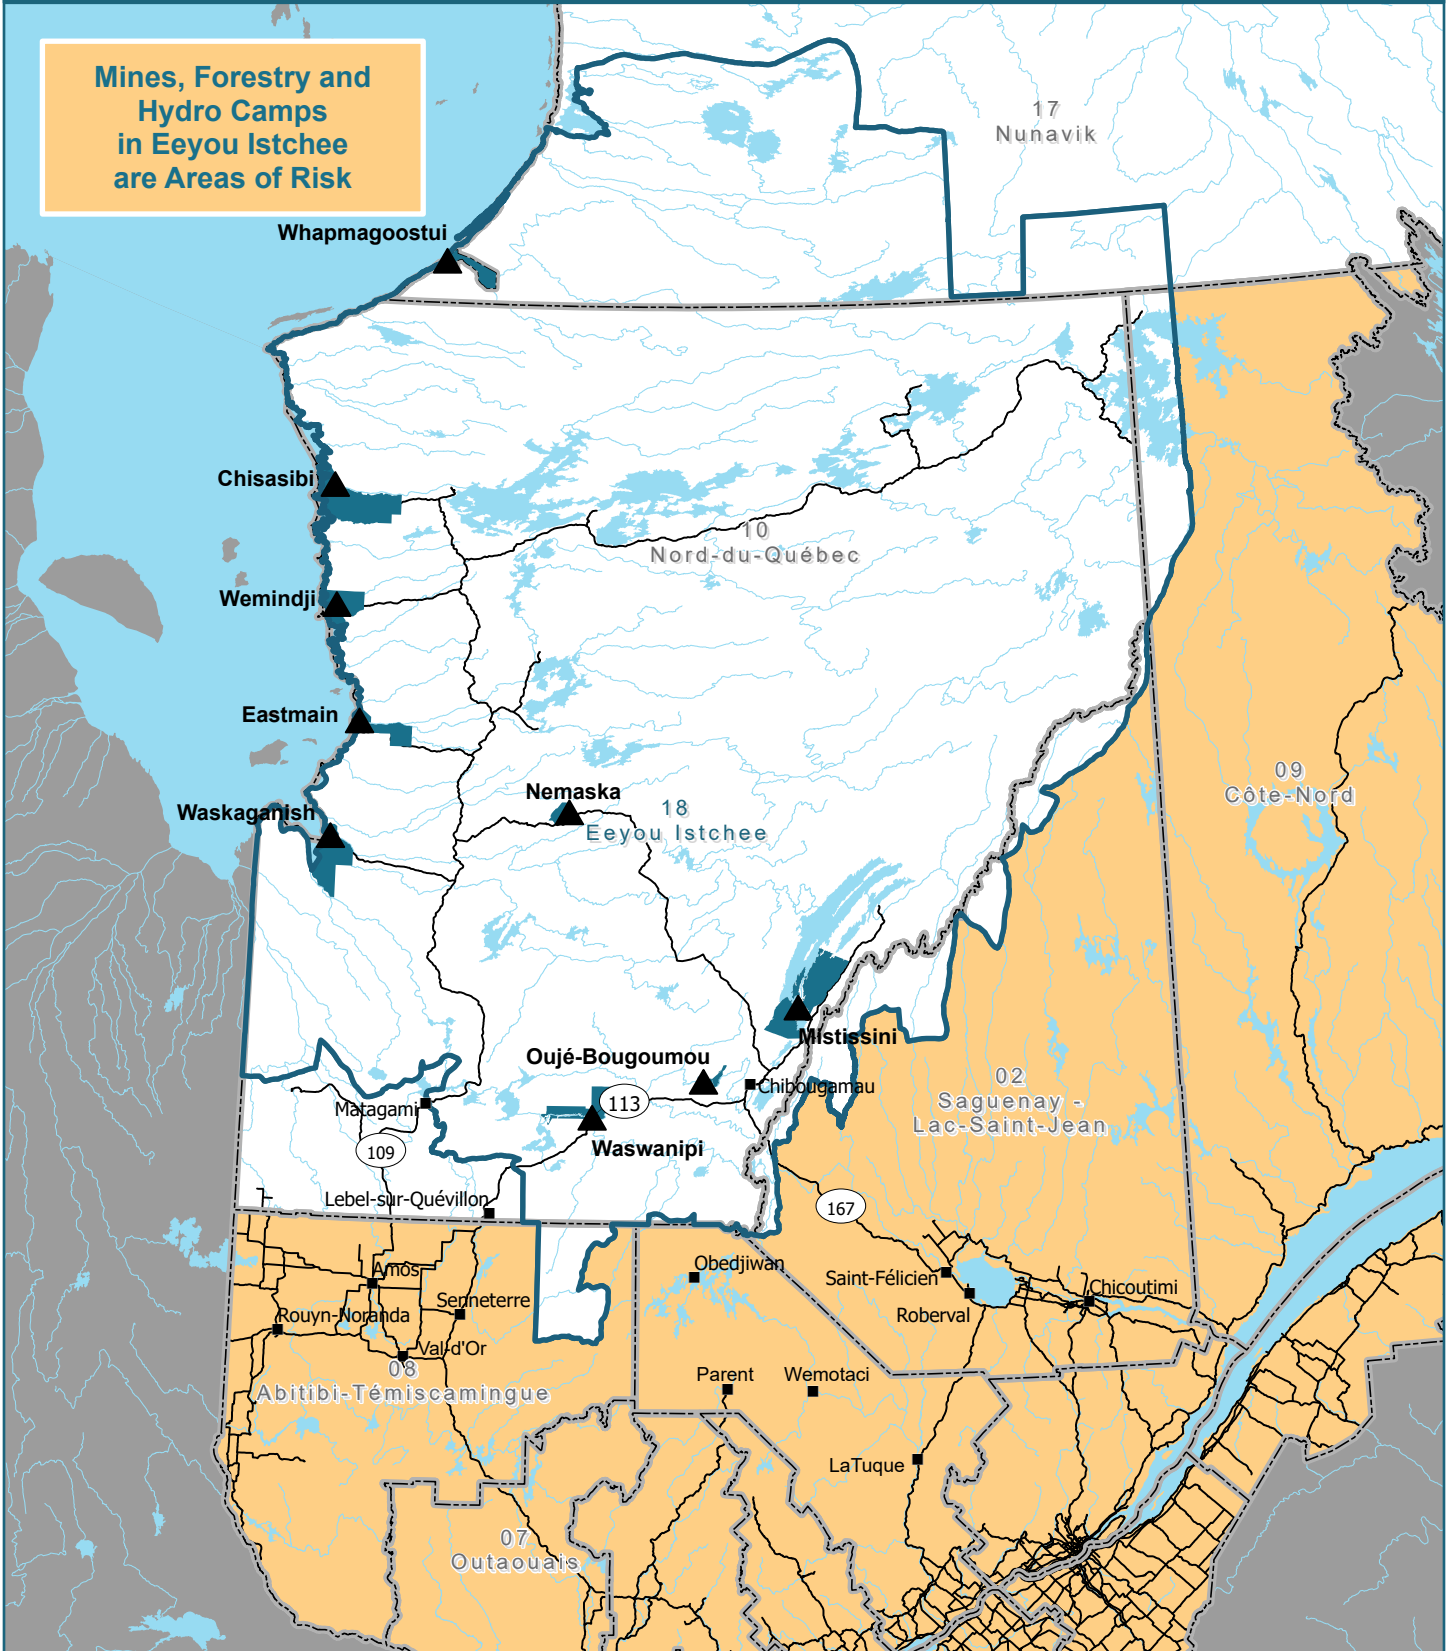

COVID-19 Areas of Risk

Effective as of 11:59PM on June 18, 2020

Mines, Forestry and Hydro Camps in Eeyou Istchee are Areas of Risk

- ▲ Cree Community
- Town
- Eeyou Istchee
- ▭ Administrative Region
- Roads
- Areas of Risk

Projection: UTM Zone 18 NAD 83
 Sources: CNG, Eeyou Istchee(2015),
 MERN BGDA 5M (2017)
 Document Name: Eeyou Istchee
 Date: 6/18/2020